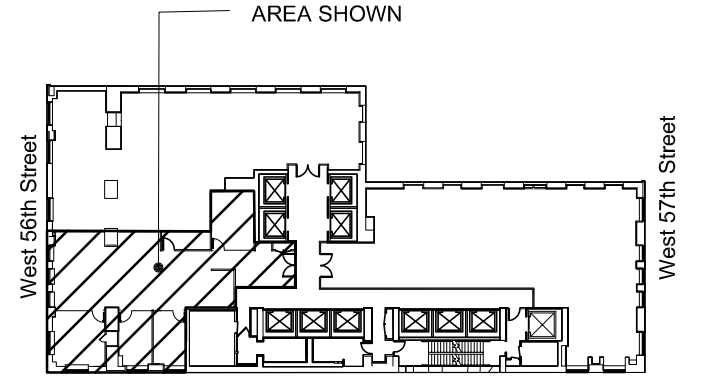

Legend RSF: 3,185

Executive Office	1
Private Office	2
Benching	12
Work Bar	3

Total Headcount 18

Conference Room (6 pp)	1
Entry / Reception	1
Pantry	1
Copy Area	1
Storage / IT Room	1
Coat Closet	1

Key Plan: NTS

Carnegie Hall Tower

152 West 57th Street | 8th Floor Southeast Suite

Existing Conditions - Marketing Layout

11.06.2017