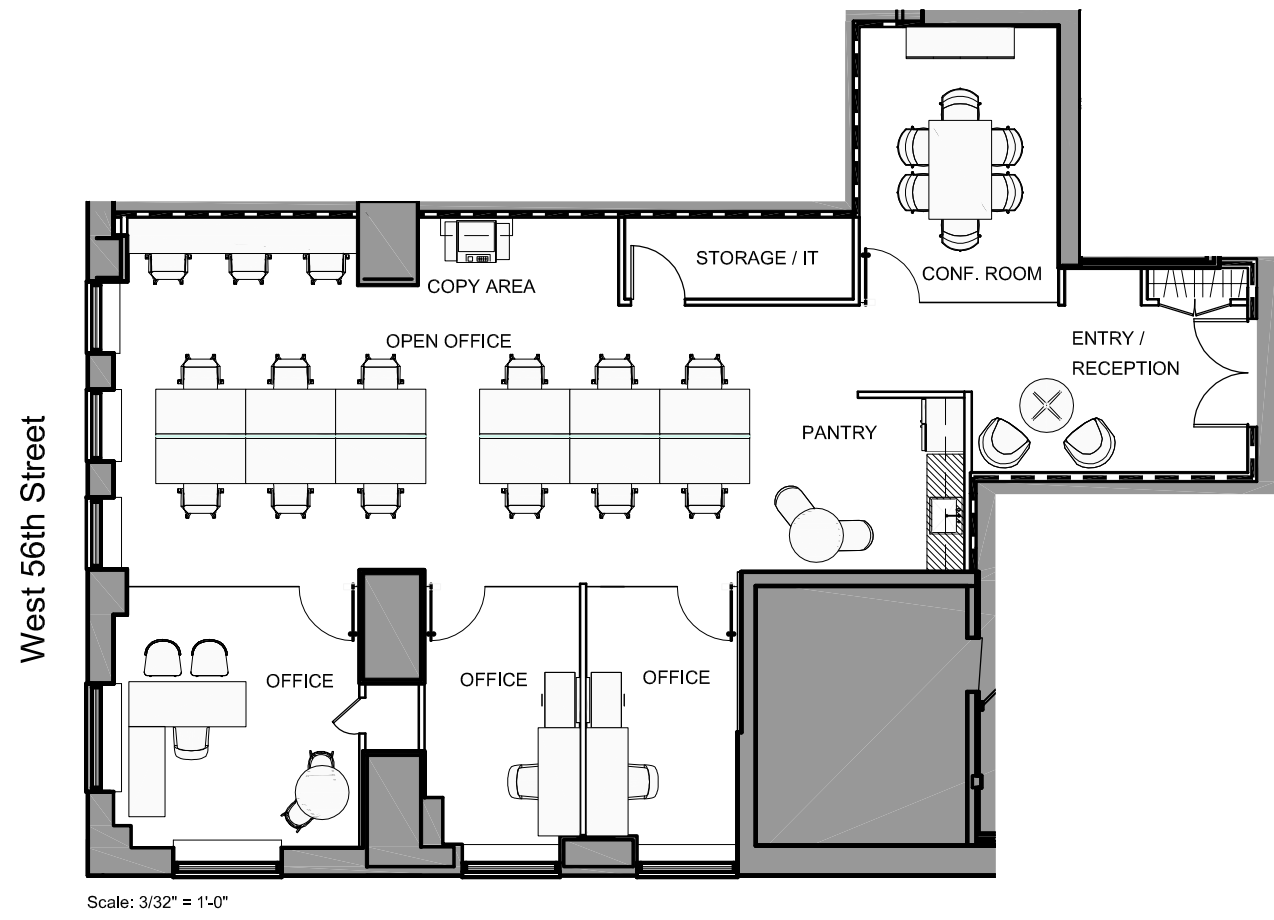

Legend RSF: 3,185

Executive Office	1
Private Office	2
Benching	12
Work Bar	3

Total Headcount 18

Conference Room (6 pp)	1
Entry / Reception	1
Pantry	1
Copy Area	1
Storage / IT Room	1
Coat Closet	1

Key Plan: NTS

Carnegie Hall Tower

152 West 57th Street | 8th Floor Southeast Suite

Existing Conditions - Marketing Layout

11.06.2017