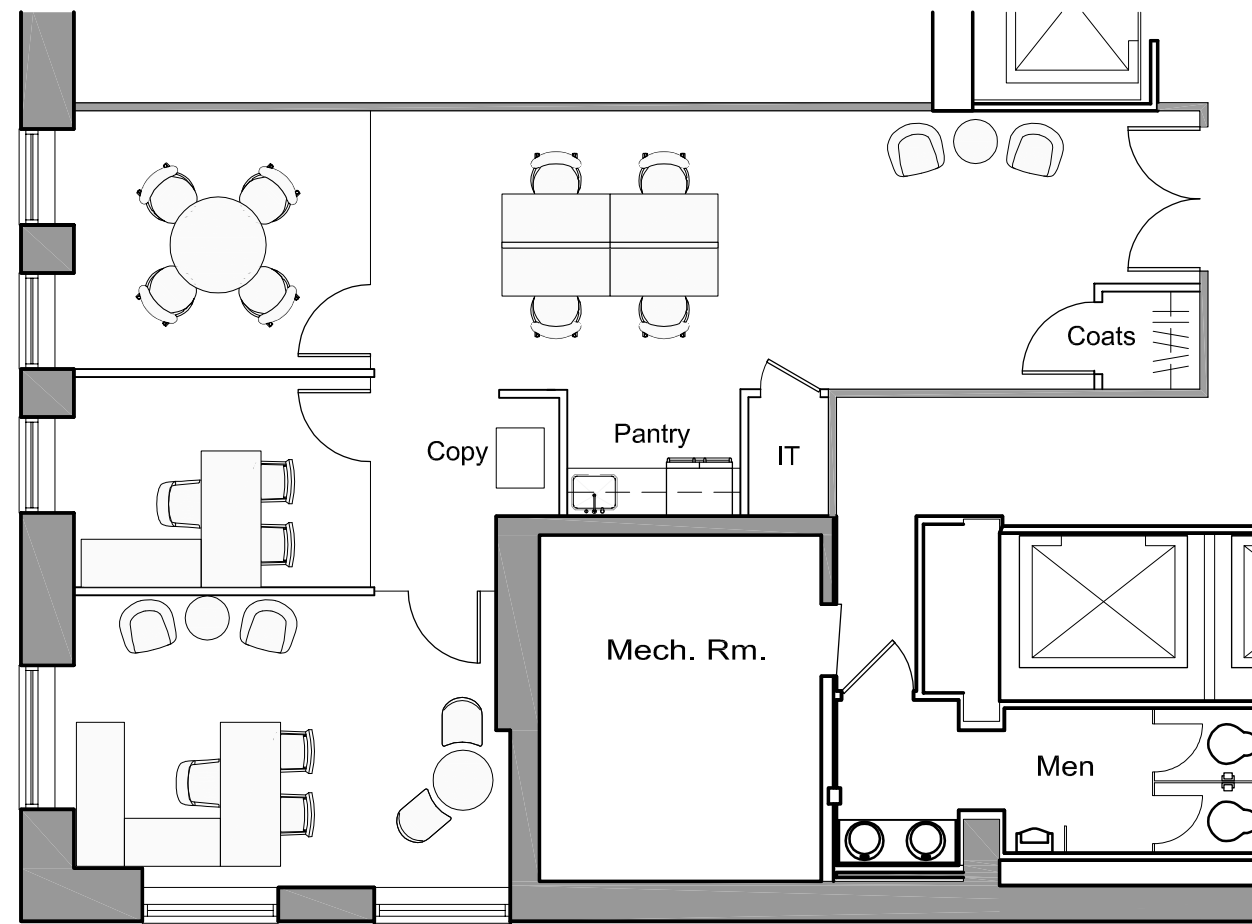

Legend RSF: 1,848

Executive Office 1

Private Office 1

Workstation 2

Total Headcount 4

Conference Room (4 pp) 1

Pantry 1

Coat Closet 1

IT Closet 1

North

West 56th Street

Scale: 1/8" = 1'-0"

Key Plan: NTS

Carnegie Hall Tower

21st Floor Southeast Suite

Potential Modified Marketing Layout