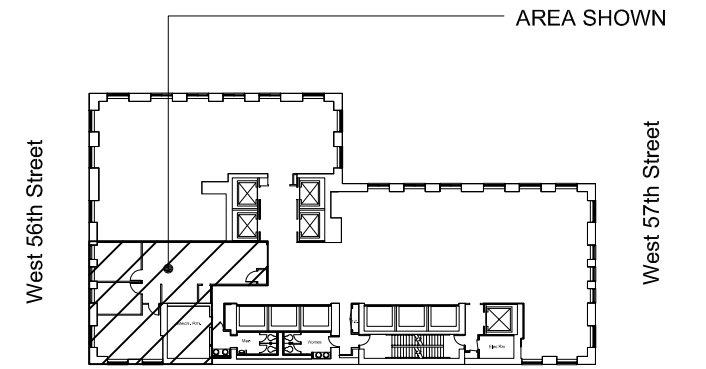

Legend RSF: 1,848

Executive Office 1

Private Office 1

Workstation 2

Total Headcount 4

Conference Room (4 pp) 1

Pantry 1

Coat Closet 1

IT Closet 1

North

West 56th Street

Scale: 1/8" = 1'-0"

Key Plan: NTS

Carnegie Hall Tower

21st Floor Southeast Suite

Potential Modified Marketing Layout