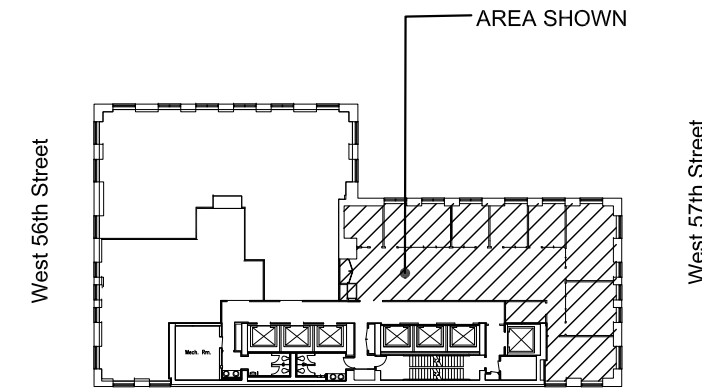

Legend	RSF: 4,138
Benching	10
Executive Office	3
Private Office	3
Total Headcount	16
Conference Room (8 pp)	1
Meeting Room (4 pp)	1
Pantry	1
Copy Area	1
IT Closet	1
Coat Closet	1

Key Plan: NTS

Scale: 1/8" = 1'-0"

Carnegie Hall Tower
152 West 57th Street | 36th Floor North Suite
Marketing Plan
03.29.18