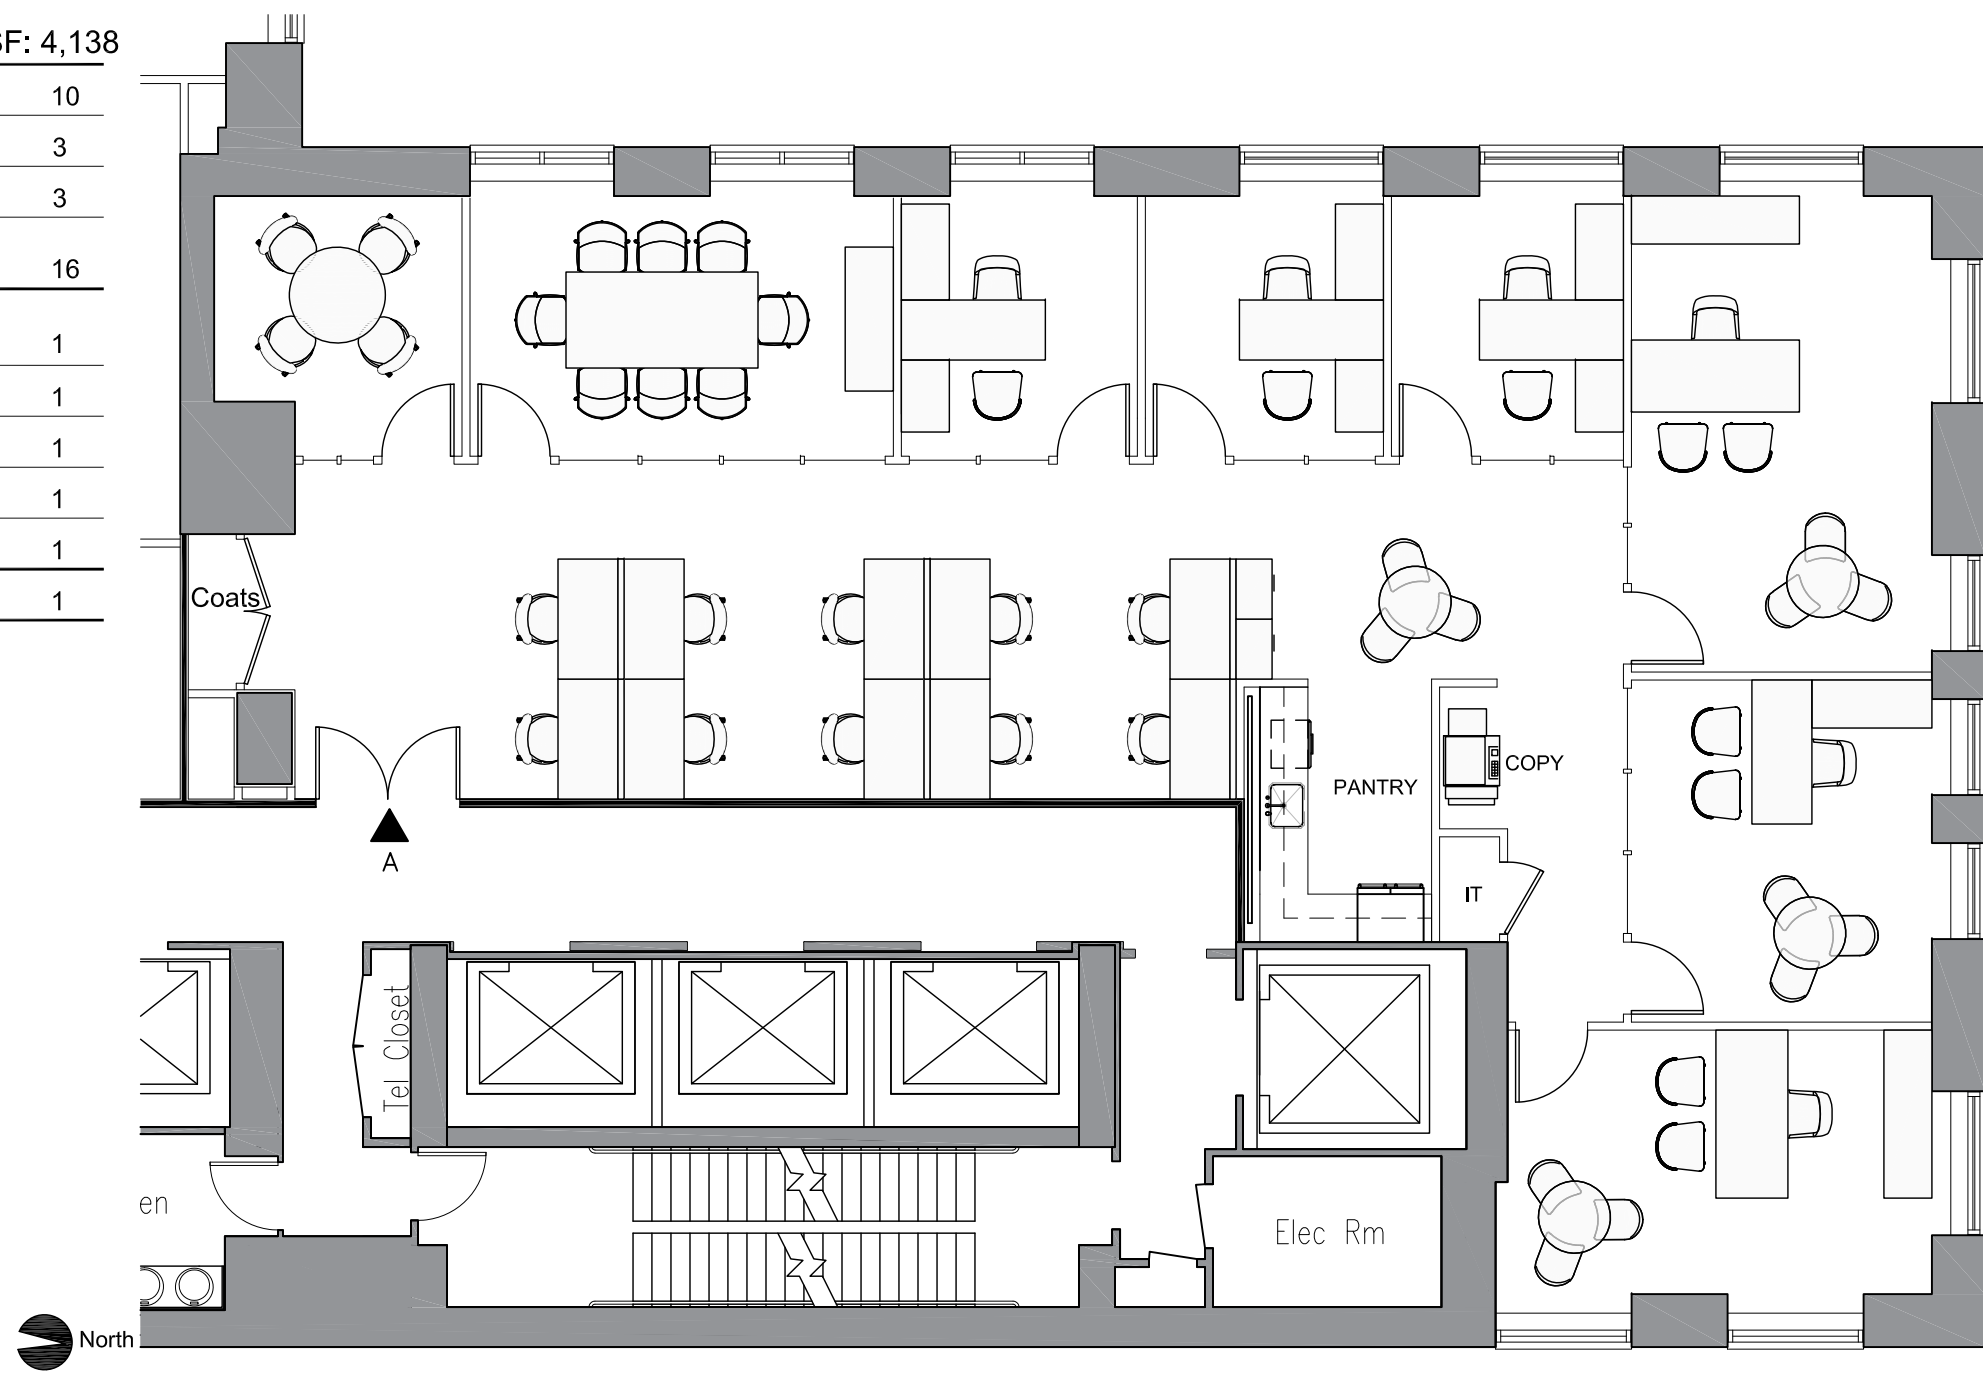

Legend	RSF: 4,138
Benching	10
Executive Office	3
Private Office	3
Total Headcount	16
Conference Room (8 pp)	1
Meeting Room (4 pp)	1
Pantry	1
Copy Area	1
IT Closet	1
Coat Closet	1

Key Plan: NTS

Scale: 1/8" = 1'-0"

Carnegie Hall Tower
152 West 57th Street | 36th Floor North Suite
Marketing Plan
03.29.18