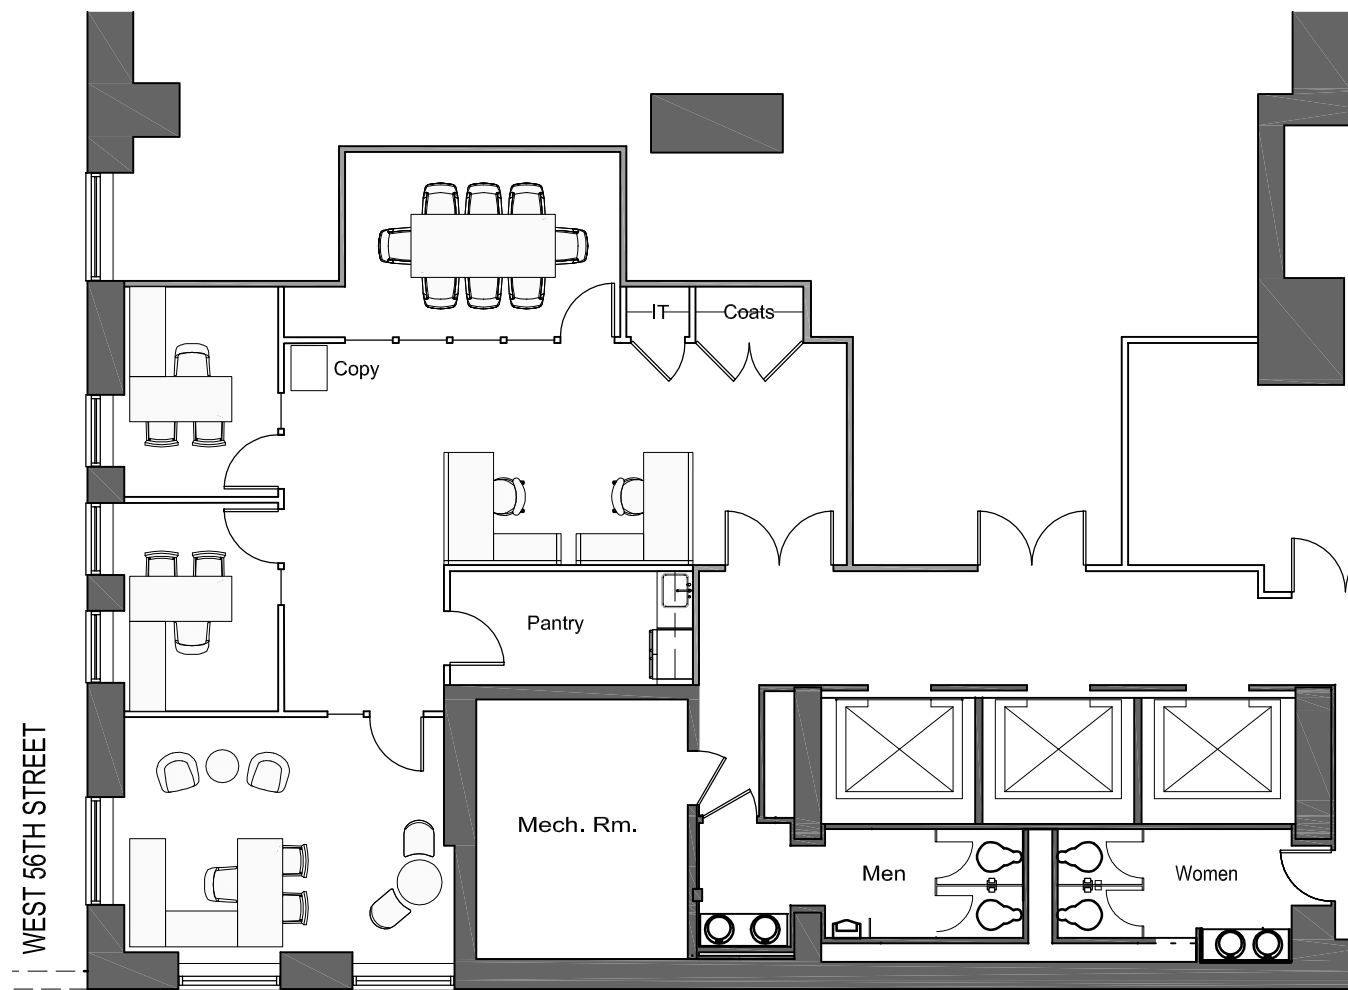

Legend RSF:2189

Executive Office 1

Private Office 2

Workstation 2

Total Headcount 5

Conference Room (8 pp) 1

Pantry 1

Coat Closet 1

IT Closet 1

Key Plan: NTS

Scale: 3/32" = 1'-0"

# Carnegie Hall Tower

## 41st Floor Southeast Suite