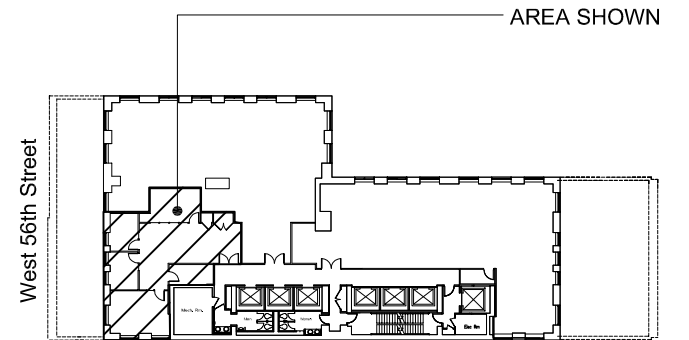

Legend RSF:2189

Executive Office 1

Private Office 2

Workstation 2

Total Headcount 5

Conference Room (8 pp) 1

Pantry 1

Coat Closet 1

IT Closet 1

Key Plan: NTS

Scale: 3/32" = 1'-0"

## 41st Floor Southeast Suite