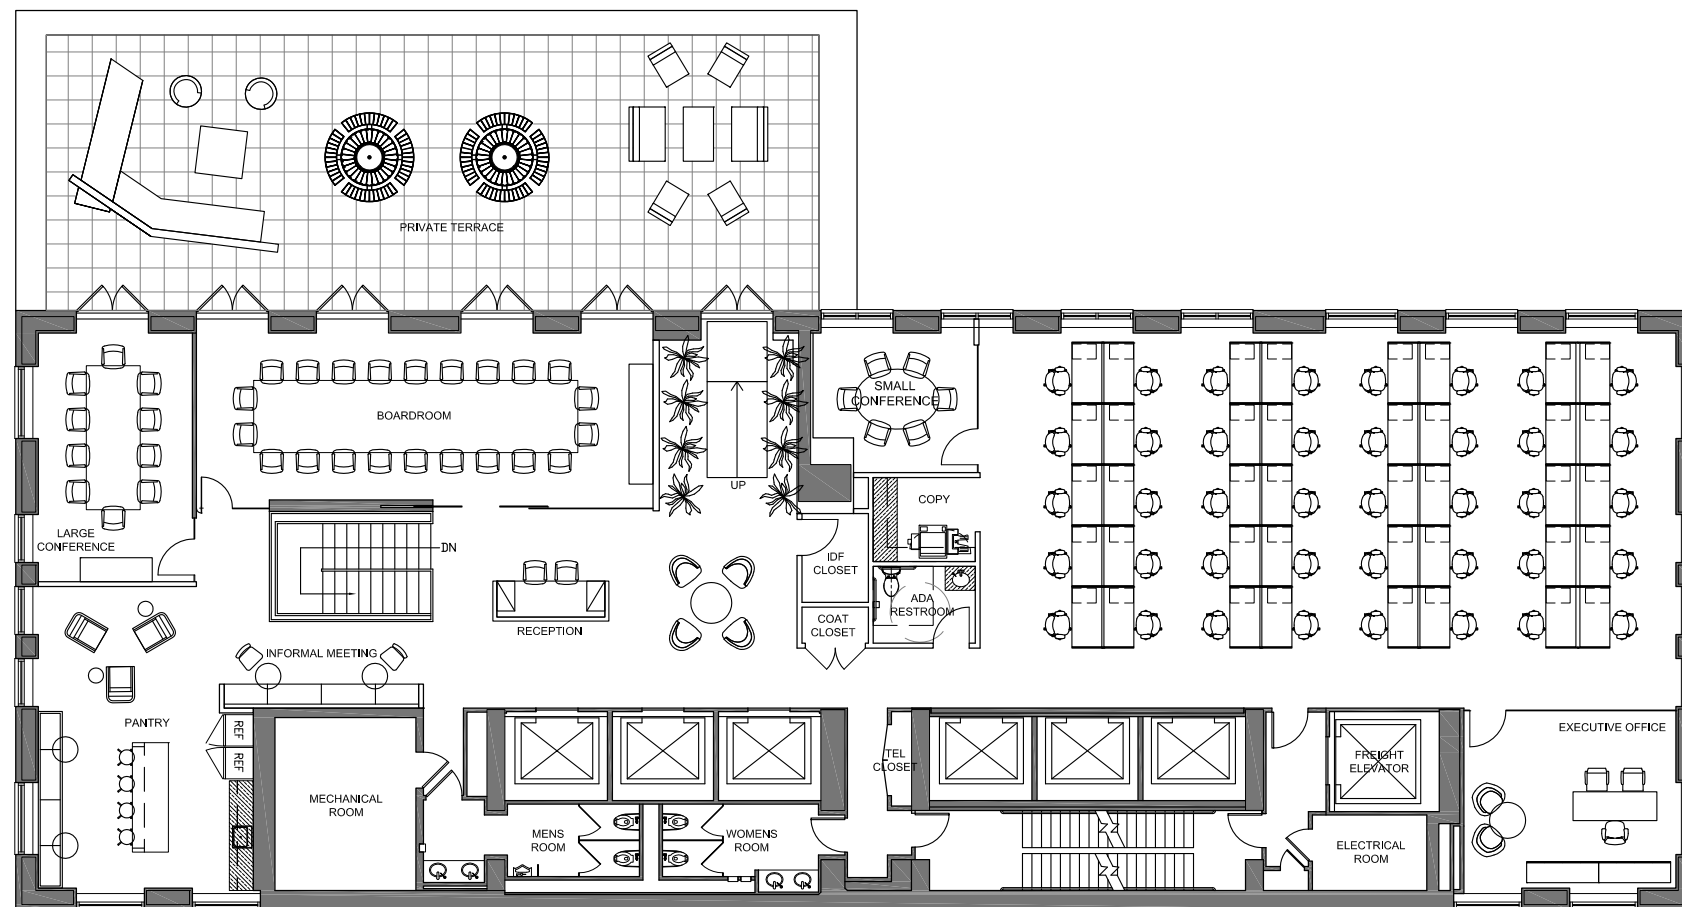

LEGEND:

TYPE	QTY
OFFICES	
EXECUTIVE OFFICE	1
LARGE OFFICE	1
OFFICE	4
WORKSTATIONS	
WORKSTATION (5'-0" X 2'-6")	43
COLLABORATION	
LARGE CONFERENCE (10 PPL)	2
PHONE ROOM	1
Huddle Room	1
Huddle Booth	1
LOUNGE	2
INFORMAL MEETING	2
MEETING POD	2
AMENITIES	
PANTRY	1
SUPPORT & STORAGE	
SERVER ROOM	1
ADA REST ROOM	1
COPY/PRINT STATION	2
COAT CLOSET	2
STORAGE ROOM	2
WELLNESS ROOM	1
TOTAL	
HEAD COUNT	49
RSF	10,830 SF
RSF/PERSON:	221 SF

LEGEND:

TYPE	QTY
OFFICES	
EXECUTIVE OFFICE	1
WORKSTATIONS	
WORKSTATIONS (5'-0" X 2'-6")	40
COLLABORATION	
BOARDROOM (22PPL)	1
LARGE CONFERENCE (10 PPL)	1
SMALL CONFERENCE (6 PPL)	1
INFORMAL MEETING	1
LOUNGE	2
AMENITIES	
PANTRY	1
SUPPORT & STORAGE	
RECEPTION	1
ADA REST ROOM	1
COPY/PRINT STATION	1
COAT CLOSET	1
IDF CLOSET	1
TOTAL	
HEAD COUNT	43
RSF	8,452 SF
RSF/PERSON:	197 SF