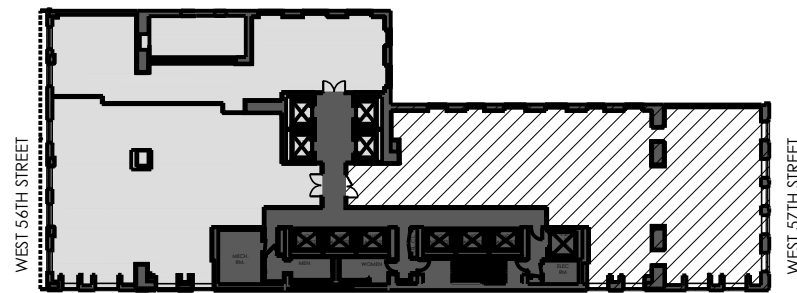

KEY PLAN

LEGEND	
	6,479 RSF
PRIVATE OFFICE	10
BENCHING	16
TOTAL EMPLOYEES	26
BOARDROOM	1
CONFERENCE ROOM	1

-- ALL DIMENSIONS AND CONDITIONS ARE --
APPROXIMATE AND SUBJECT TO FIELD VERIFICATION

SUITE 6 NORTH EXISTING CONDITIONS MARKETING LAYOUT	CARNEGIE HALL TOWER 152 WEST 57TH STREET NEW YORK, NEW YORK	 LOFFREDO BROOKS ARCHITECTS P.C. 118 WEST 22ND STREET - 4TH FLOOR NEW YORK CITY, NEW YORK 10011 TEL 212.679.7729 FAX 212.725.8914 E.MAIL INFO@LBARCH.COM
--	---	---