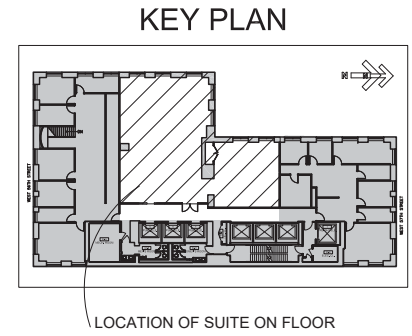

LEGEND 4,281 RSF

PRIVATE OFFICE	4
WORKSTATION	18
RECEPTIONIST	1
TOTAL	23

152
W
57

CARNEGIE HALL TOWER
152 West 57th New York
32nd Floor
SUITE 32-WEST

10/15/2020-revised showing existing conditions
02/17/2015-construction drawings

NOTES:
- Plan is not to scale
- All furniture shown is for reference only
- Tenant is responsible for field measuring and confirming furniture fits in intended locations